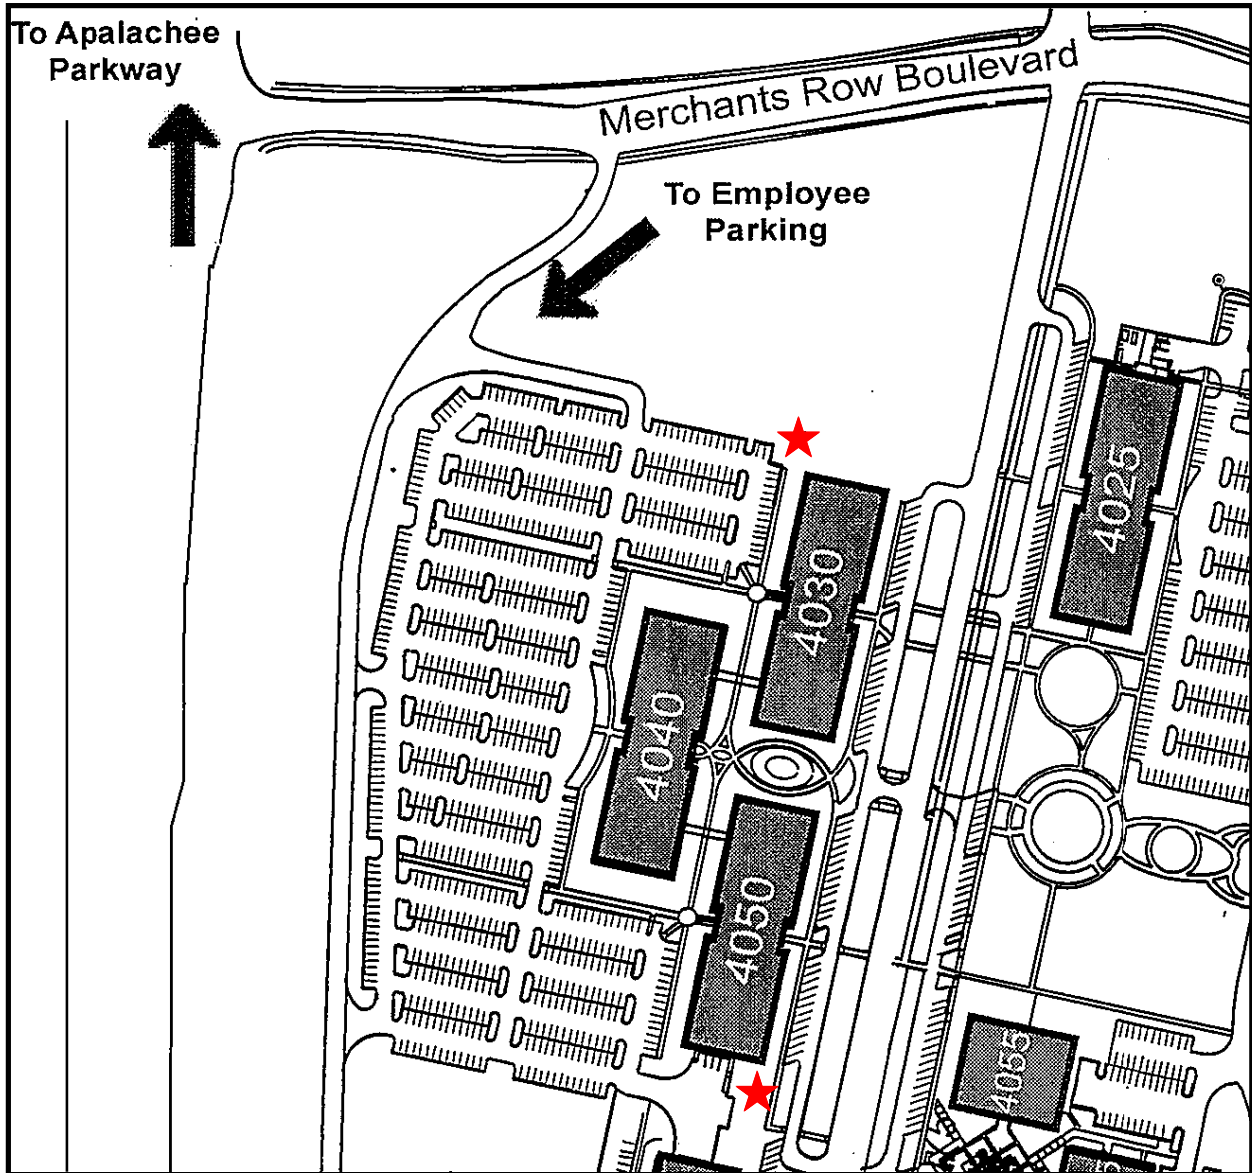

# Designated Smoking Areas

for  
Capital Circle Office Center (CCOC)  
Tallahassee, FL  
**Buildings 4030, 4040 & 4050**

**★ Designated Smoking Areas  
Must be 30 feet from building entrance doors.**