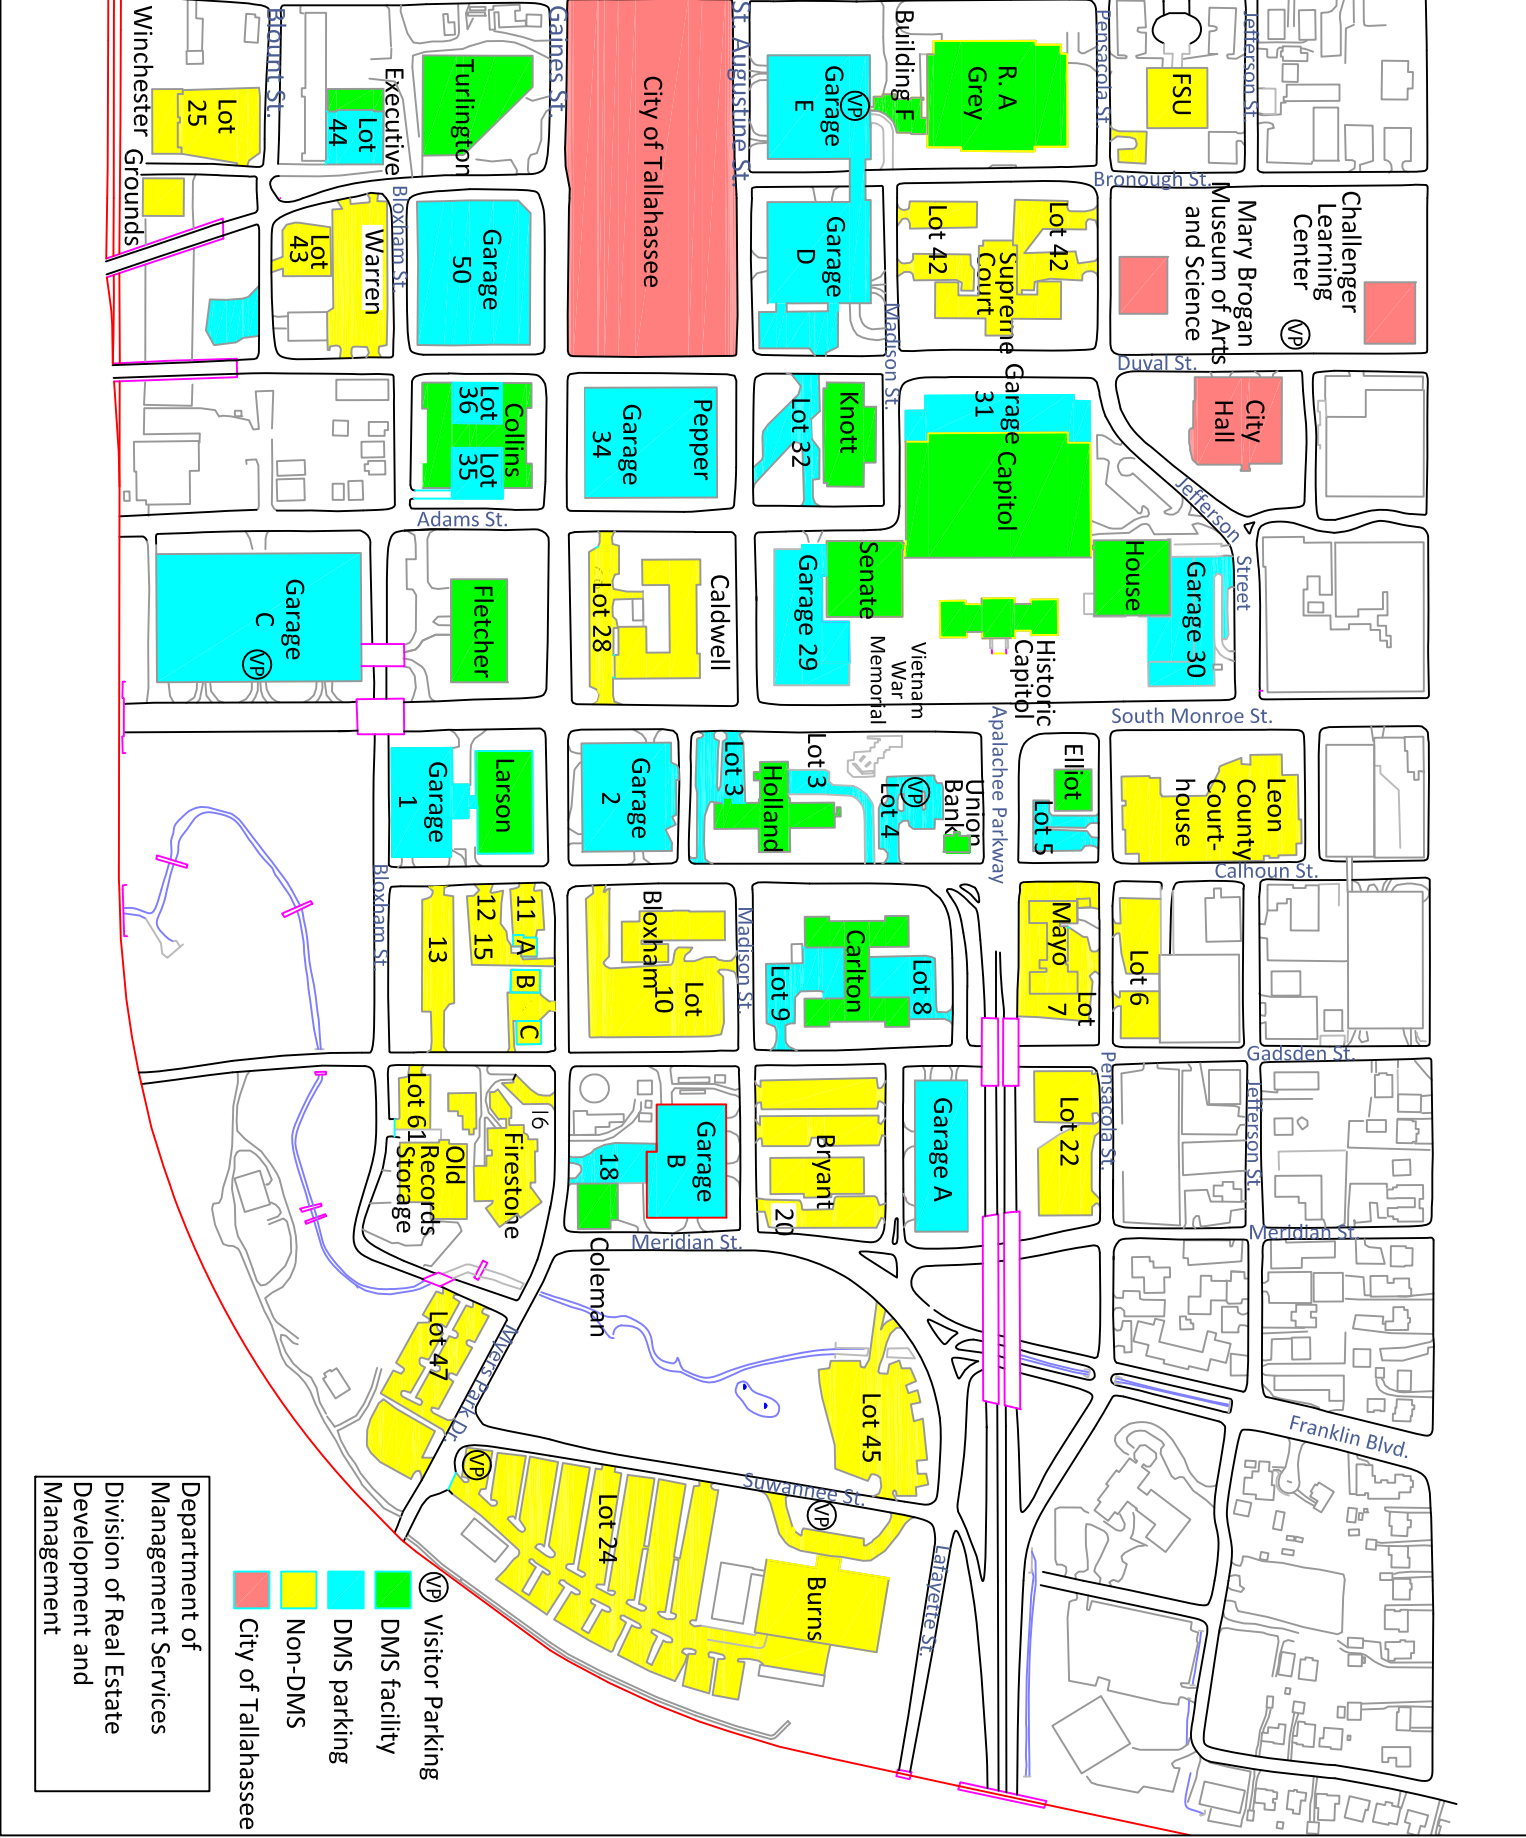

2/19/2013

DEPARTMENT OF MANAGEMENT SERVICES

Legend

	DMS Facility
	DMS Parking
	Non-DMS
	City of Tallahassee
	Visitor Parking

- City of Tallahassee
- Non-DMS
- DMS parking
- DMS facility
- Visitor Parking

Department of
Management Services
Division of Real Estate
Development and
Management